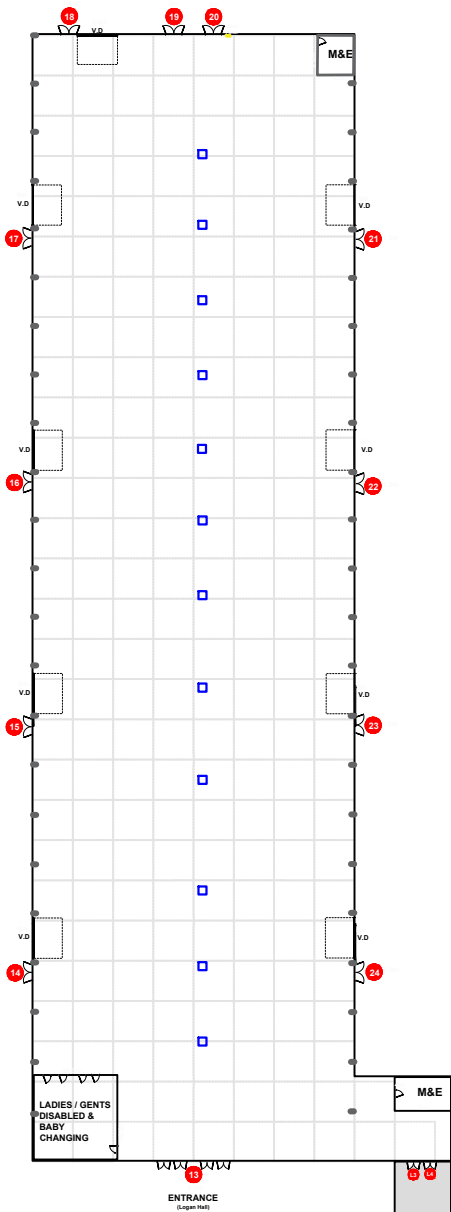

LOGAN HALL

KEY

SIZE 140m x 40m external
139.5m x 38.5m internal

- V.D** Vehicle Doors 5m
- 5m x 5m
- Electric access from floor
- Supports 0.3w x 0.5m depth
6m between each

EIKON (HALL 1)

KEY

SIZE 100m x 50m

- V.D** Vehicle Doors
- W/C** Bathrooms
- Door Numbers
- 5m x 5m